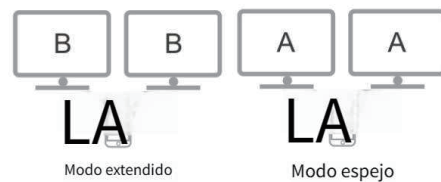

Tamaño de página única: 60*95 mm, tamaño de página ampliado: 300*95 mm

Adaptador multifunción

Manual de usuario

Lea estas instrucciones en su totalidad y consérvelas correctamente.

Introducción del producto

Compatibilidad

Hecho para: MacBook Pro 2021/2020/2019/2018. MacBook Air 2021/2020/2019/2018. MacBook 12" iPad Pro 2021/2020/2019/2018, Chromebook, INTERRUPTOR NINTENDO, HUAWEI mate40 /mate40 pro/mate30/mate30 pro/P50/P50 pro/P40/P40 pro, Samsung S22/S21/S20/S10/S10+, HP SpectrePavilion 2, Huawei Matebook, serie Dell XPS, Mi Air y admite teléfonos móviles y tabletas con función DP.

Modo de trabajo