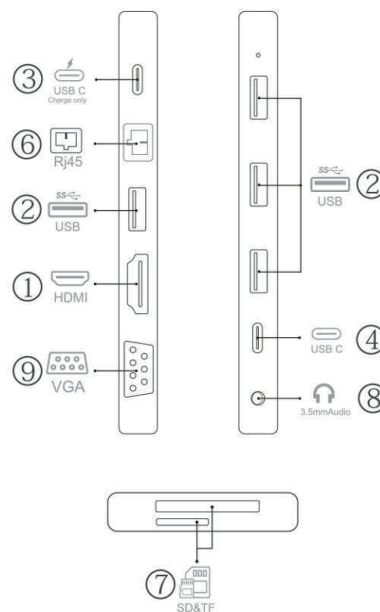

Single page size: 60*95mm, Expand page size: 300*95mm

Multifunction Adapter User manual

Please read this instruction completely and keep it properly

Product Introduction

This product is a multi-functional extension of Type-CHUB compatible with USB3.1.Type-C interface of mobile phones, tablet notebooks and computers. Support the computer tablet and phone pictures, video, film and television, sound and other content on the TV, projector and other display devices, when your device itself is not available or lack of relevant ports, this multi-functional extended HUB can meet your work and entertainment needs, to achieve charging data read and write, mouse, keyboard and other USB devices connection, network connection audio and video output and other functions.

Working mode

Product port instructions

The number of interfaces combined with the actual products will be different, but the functions are the same

Product Parameters

- HDTV: 4K*2K(3840*2160),Downwards Compatible With 1080P 720P etc.
 - USB*4: High speed USB,Power supply up to 4.5W max
 - USB-C Female port(PD): Support max 100W power adapter
 - USB-C Female port : High speed USB-C,Power supply up to 4.5W max
 - USB-C Male: Compatible with thunderbolt 3.Make sure that the host USB-C port on your device complies with the USB3.0/3.1 specification
 - Ethernet: Adaptive 10/100/1000Mbps Ethernet
 - SD/TF Card Reader: Support multiple types of TF and SD cards
 - DC 3.5Audio: 3.5mm alog Audio Output
 - VGA: 1080P@60Hz,downward compatible with 1080P,1080I,720P
- HDTV and VGA support 1080P simultaneous output.