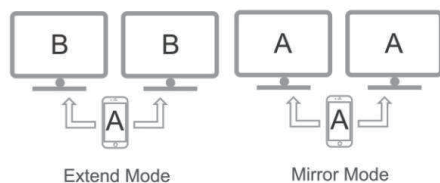

Single page size: 60*95mm, Expand page size: 300*95mm

Multifunction Adapter User manual

Please read this instruction completely and keep it properly

Product Introduction

This product is a multi-functional extension of Type-CHUB compatible with USB3.1.Type-C interface of mobile phones, tablet notebooks and computers. Support the computer tablet and phone pictures, video, film and television, sound and other content on the TV, projector and other display devices, when your device itself is not available or lack of relevant ports, this multi-functional extended HUB can meet your work and entertainment needs, to achieve charging data read and write, mouse, keyboard and other USB devices connection, network connection audio and video output and other functions.

Working mode

Product port instructions

The number of interfaces combined with the actual products will be different, but the functions are the same

Product Parameters

- HDTV: 4K*2K(3840*2160),Downwards Compatible With 1080P 720P etc.
 - USB*4: High speed USB,Power supply up to 4.5W max
 - USB-C Female port(PD): Support max 100W power adapter
 - USB-C Female port : High speed USB-C,Power supply up to 4.5W max
 - USB-C Male: Compatible with thunderbolt 3.Make sure that the host USB-C port on your device complies with the USB3.0/3.1 specification
 - Ethernet: Adaptive 10/100/1000Mbps Ethernet
 - SD/TF Card Reader: Support multiple types of TF and SD cards
 - DC 3.5Audio: 3.5mm alog Audio Output
 - VGA: 1080P@60Hz,downward compatible with 1080P,1080I,720P
- HDTV and VGA support 1080P simultaneous output.