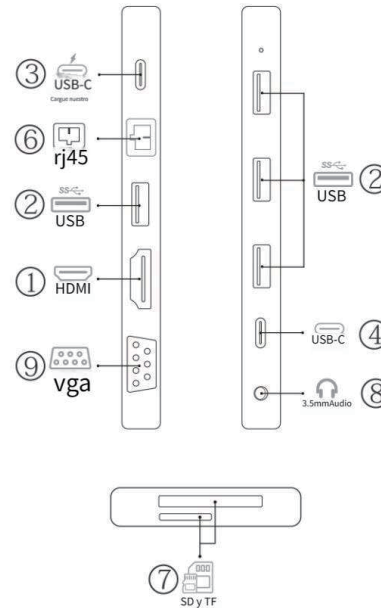

Instrucciones del puerto del producto

La cantidad de interfaces combinadas con los productos reales será diferente, pero las funciones son las mismas.