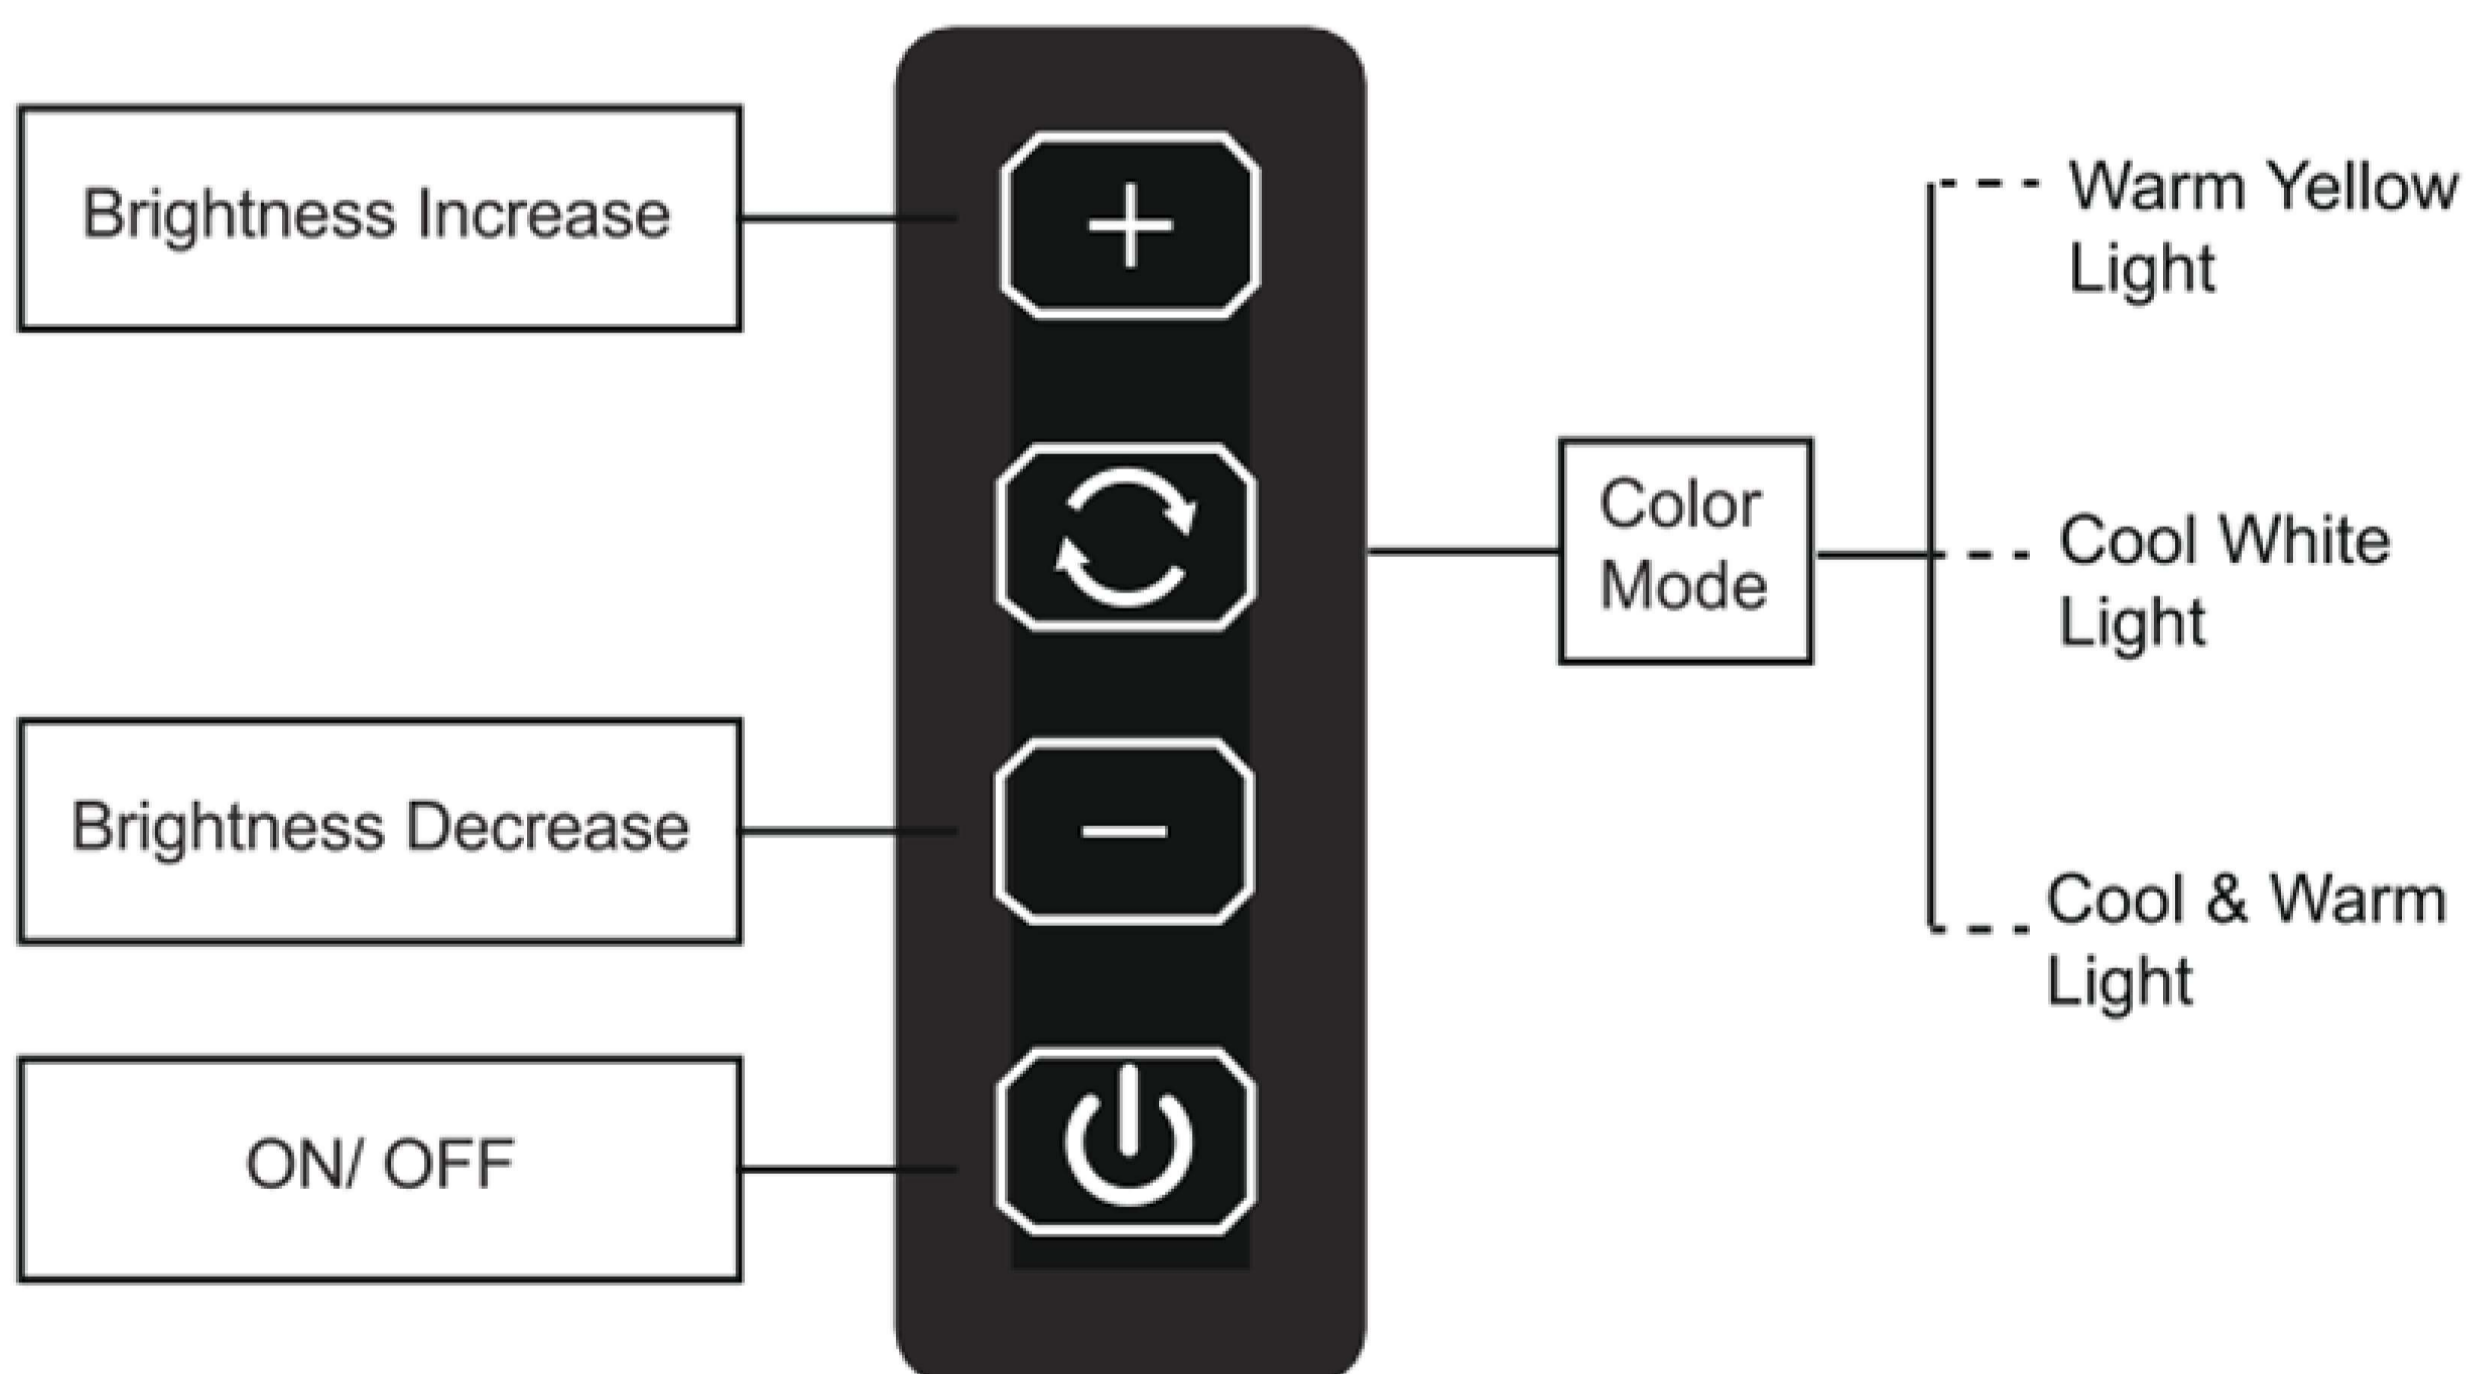

Controller Functions

EN

Cautions &Warnings

- •Do not repair,disassemble,or modify the product without approval.
- •Do not place it near any heat sources or in direct sunlight.
- •Do not touch electrical appliance with wet hands or when liquids are presented.
- •Place on flat, secure surface.
- •Please keep the light dry and clean.
- •Clean only with a soft dry cloth and do not use solvents or cleaning solutions.
- •Never overload electrical circuit as it may cause electrical shock or fire.

Correct Disposal Of This Product

(Waste Electric & Electronic Equipment)

This Marking shown on the product or its literature, indicate that it should not be disposed with other household wastes at the end of its working life. To prevent possible harm to the environment or human health from uncontrolled waste disposal, please separate this from other types of waste and recycle it responsibly to promote the sustainable reuse of material resources. Household user should contact either the retailer there they purchased this product, or their local government office, for details of where and how they can take this item for environmentally safe recycling. Business users should contact their suppliers and check the terms and conditions of the purchase contract. This product should not be mixed with other commercial wastes for disposal.

EN