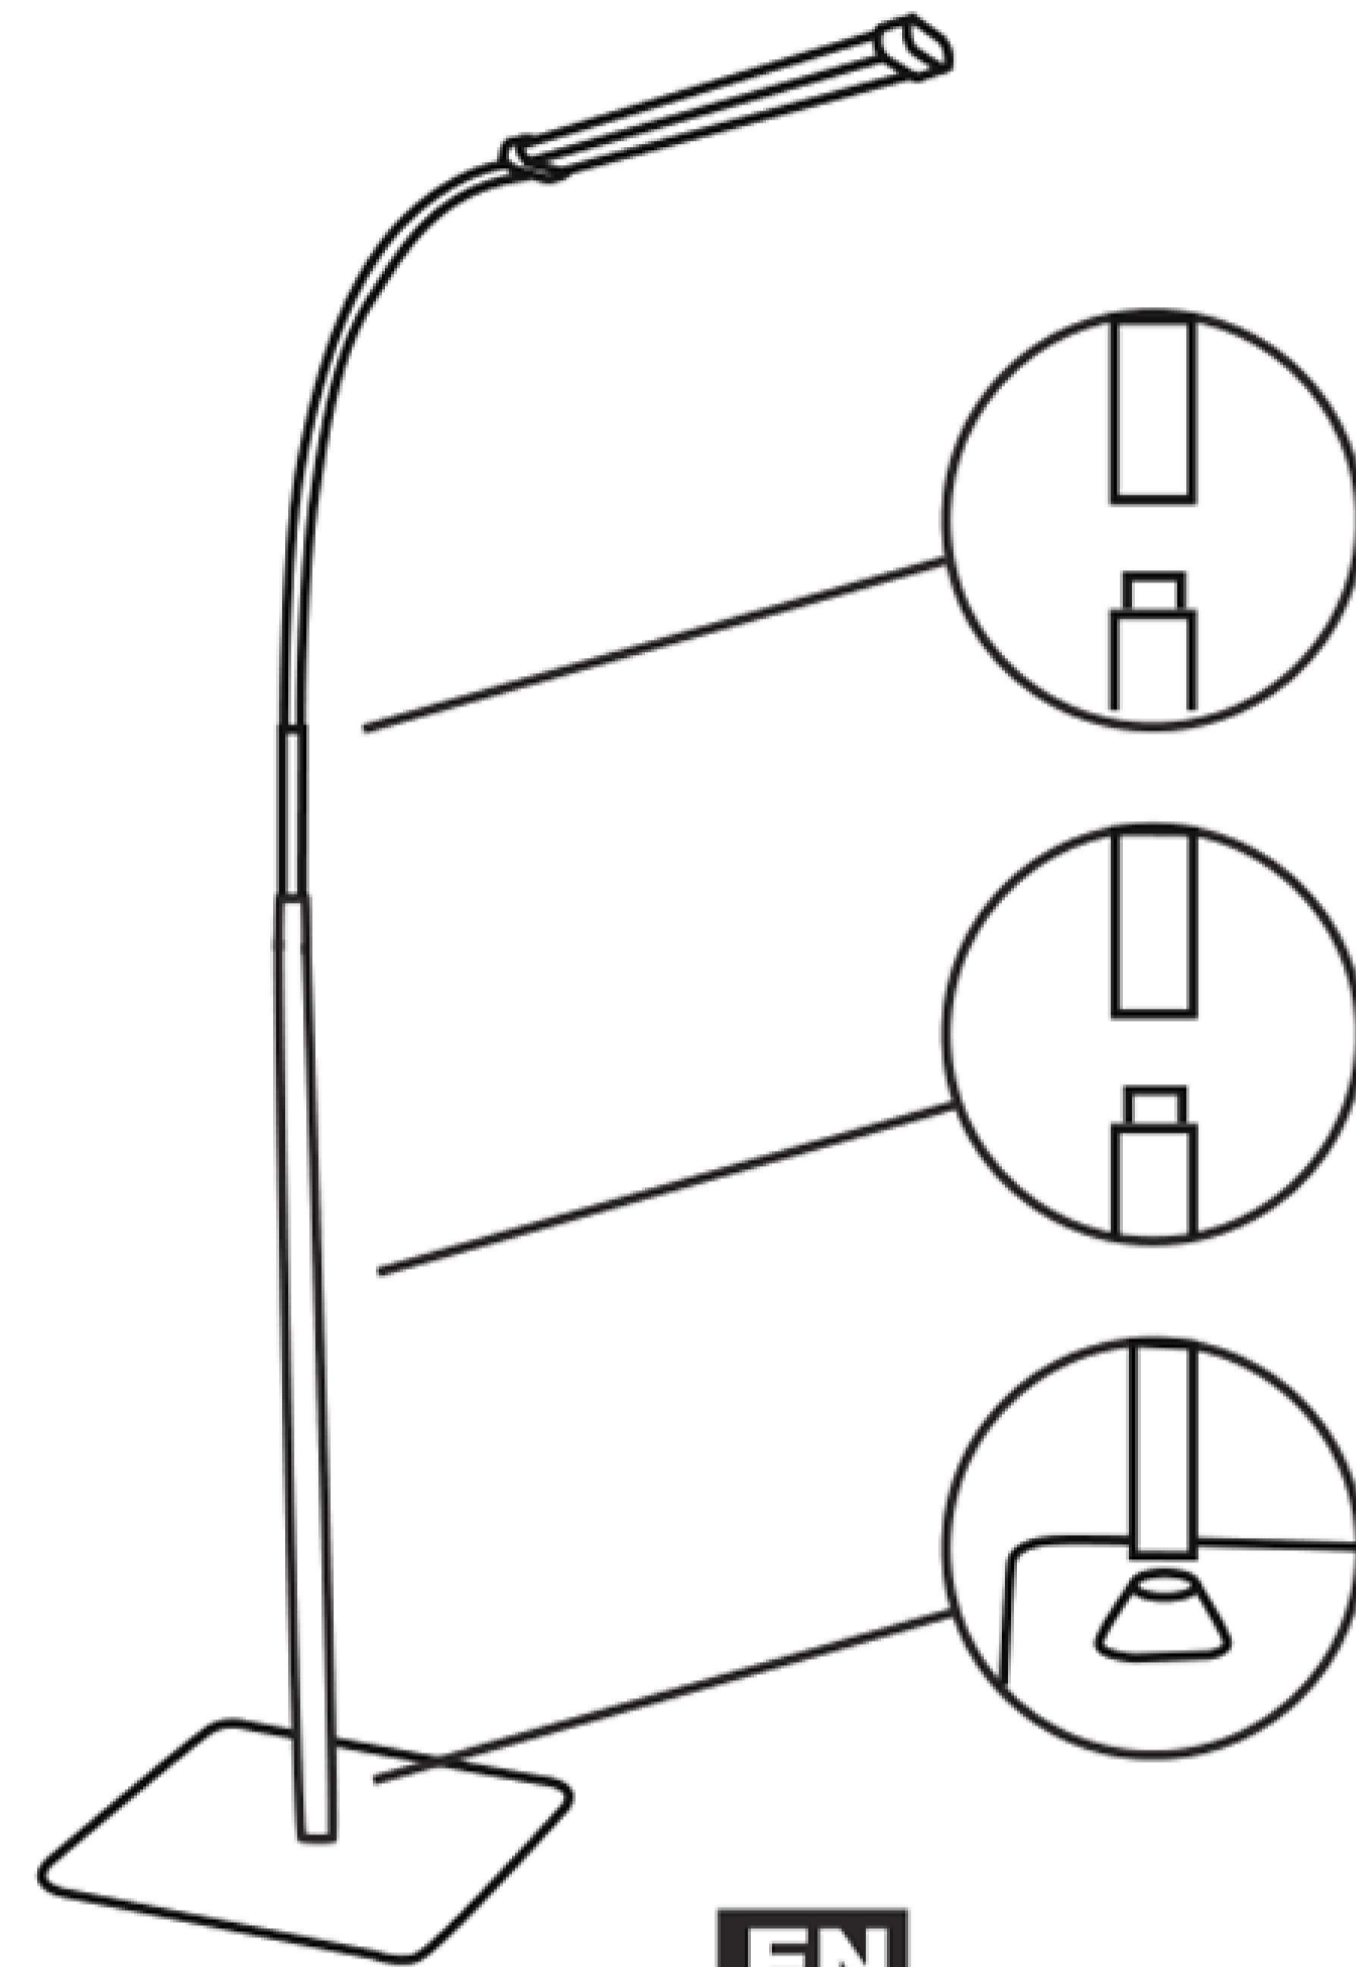

- 1 x Floor Lamp
- 1 x User Manual
- 1 x USB Adapter (5V 2A)

Specification

- Model Name: JX05
- Operating Voltage: DC 5V/2A
- Color Mode: 3 Modes
- Color Temperature: 3000-6000K
- Brightness Setting: 10 Brightness Levels
- Lamp Beads:120 Beads
- Product Color: Black
- Lamp Height: 140cm
- Cable Length: 300cm
- Stand Size: 18*18cm

EN

Easy to Assemble

Rotary assembly of 3 aluminum rods + 1 gooseneck light takes only 3 minutes, which is easy to install or disassemble, no additional tools required.

EN

Features

- 3 color modes and 10 brightness settings to provide more options for different ambient light;
- The light source that protects your eyes allows you to use for a long time without fatigue;
- Rotating combination method makes installation easy and fast;
- The 40cm flexible gooseneck tube is convenient for 360 degree adjustment of height and direction.