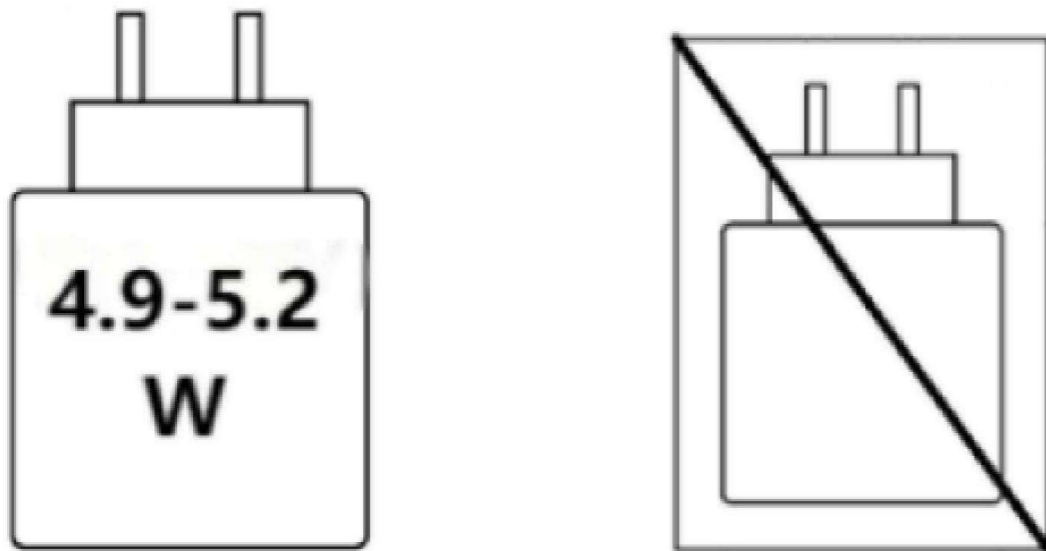

Features: Precise operation Support the voice assistant function, which can help you achieve more precise operation wake up the mobile phone voice assistant, and voice control reduces errors and is more convenient. Easy to install Separate installation, simple and safe charging is more convenient Easy to use This product adopts a physical pressure button design to ensure that you can clearly perceive the button operation while wearing gloves to prevent misuse. - Waterproof Using a well-designed waterproof technology, the waterproof level of this headset has reached without fear of wind and rain. Specifications: Type: Motorcycle Bluetooth earphone Material: Plastic+ electric components Battery: Built-in polymer lithium 1000mAh battery Charging Time: 2.5h Call Time: 30h Standby Time: About 18 months